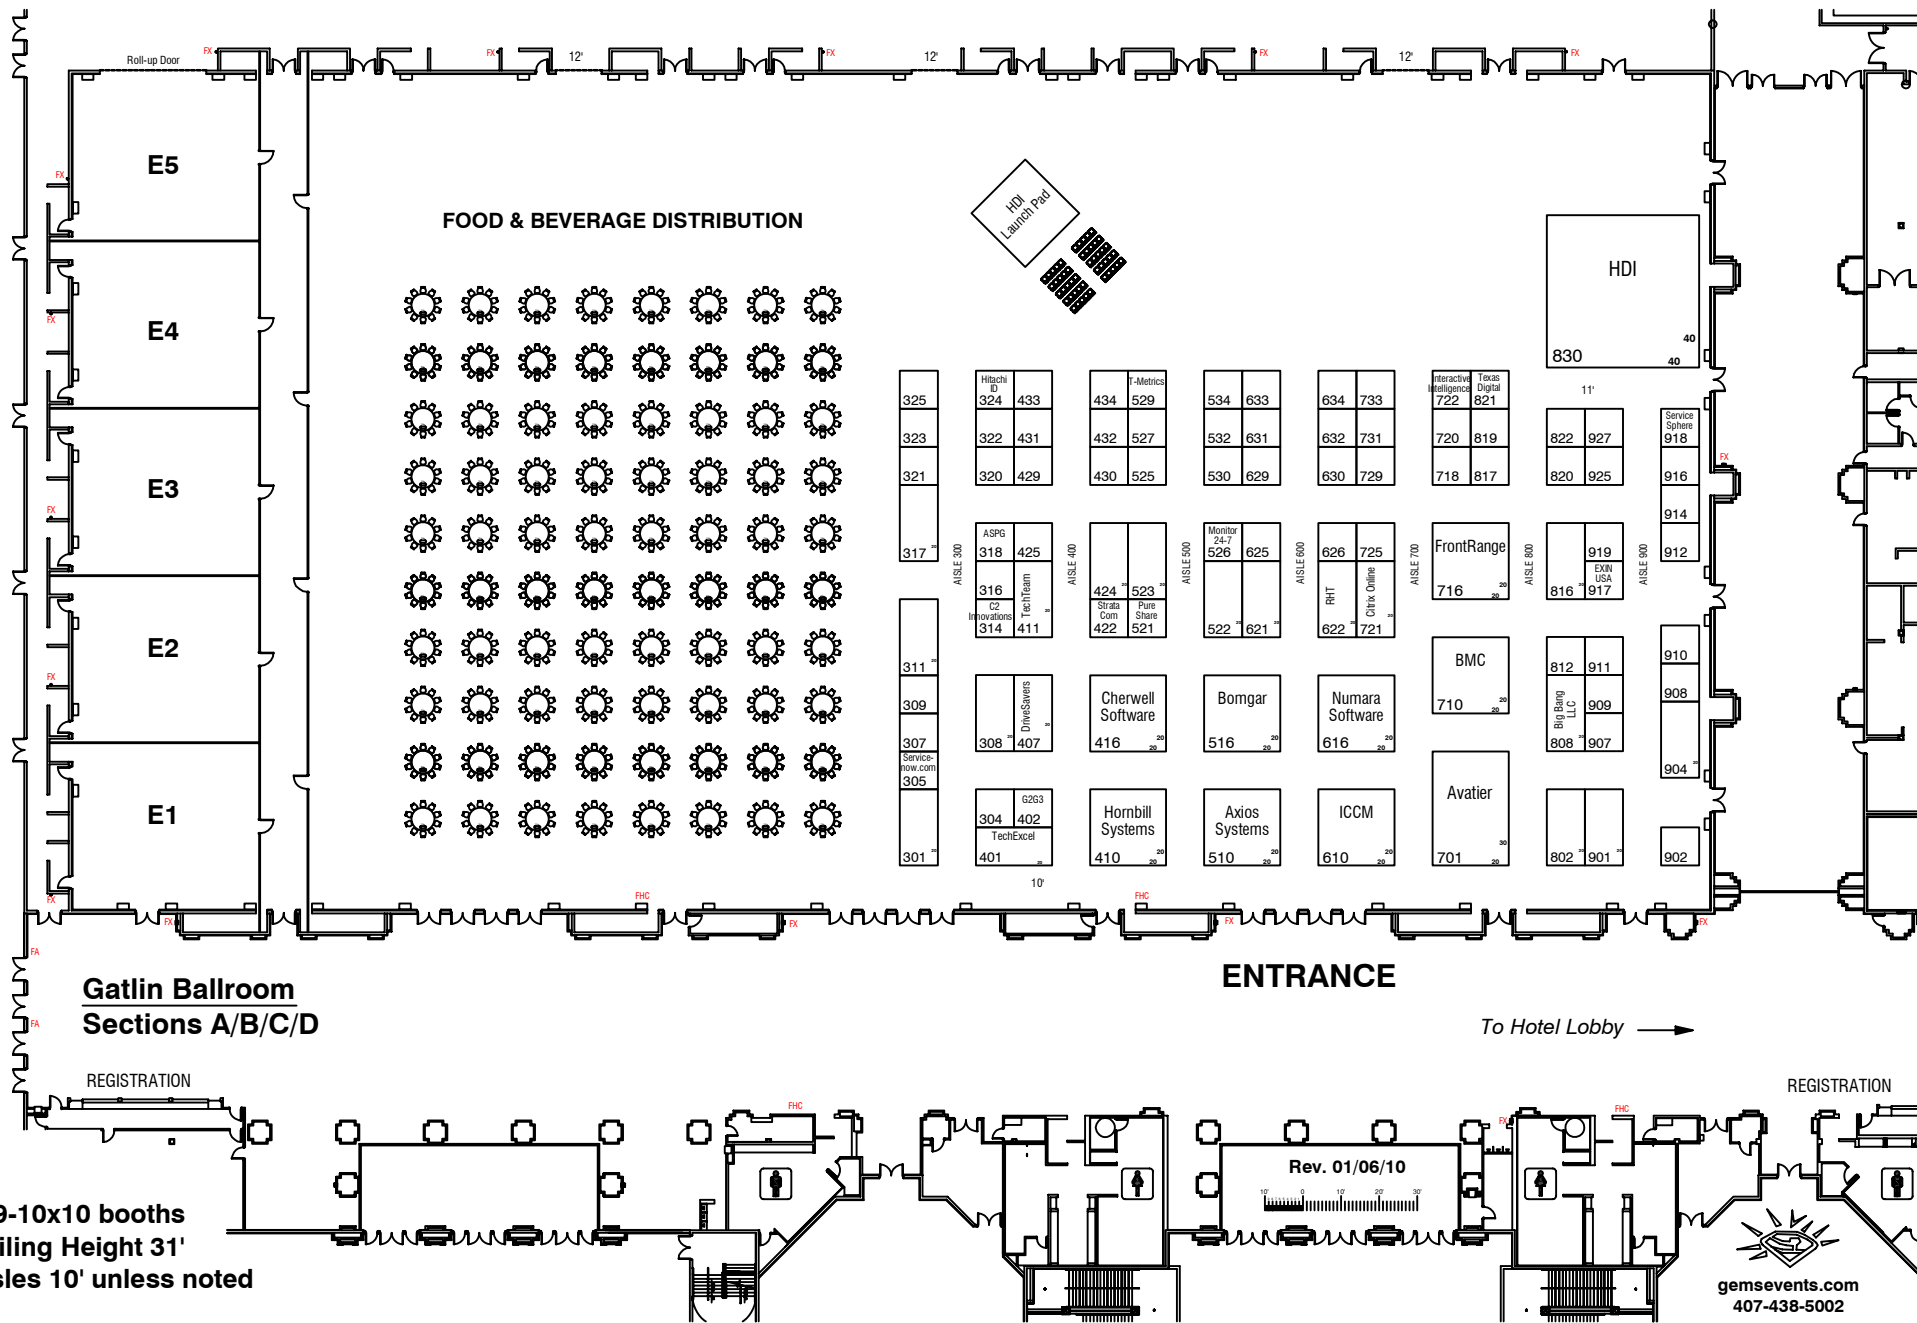

HDI 2010

March 16-18, 2010

Shingle Creek Resort Orlando, Florida

139-10x10 booths
Ceiling Height 31'
Aisles 10' unless noted